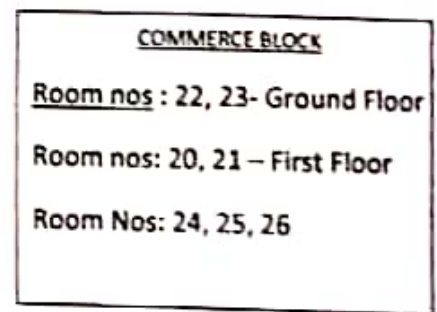

LAYOUT OF ASSAM ENGINEERING COLLEGE CENTER

DISPUR COLLEGE, GUWAHATI-06

**ROOM LOCATION FOR RECRUITMENT TEST**  
**(ASSAM TEXTILE INSTITUTE)**

**ROOMWISE SEAT PLAN**

DGN - MRIDUL