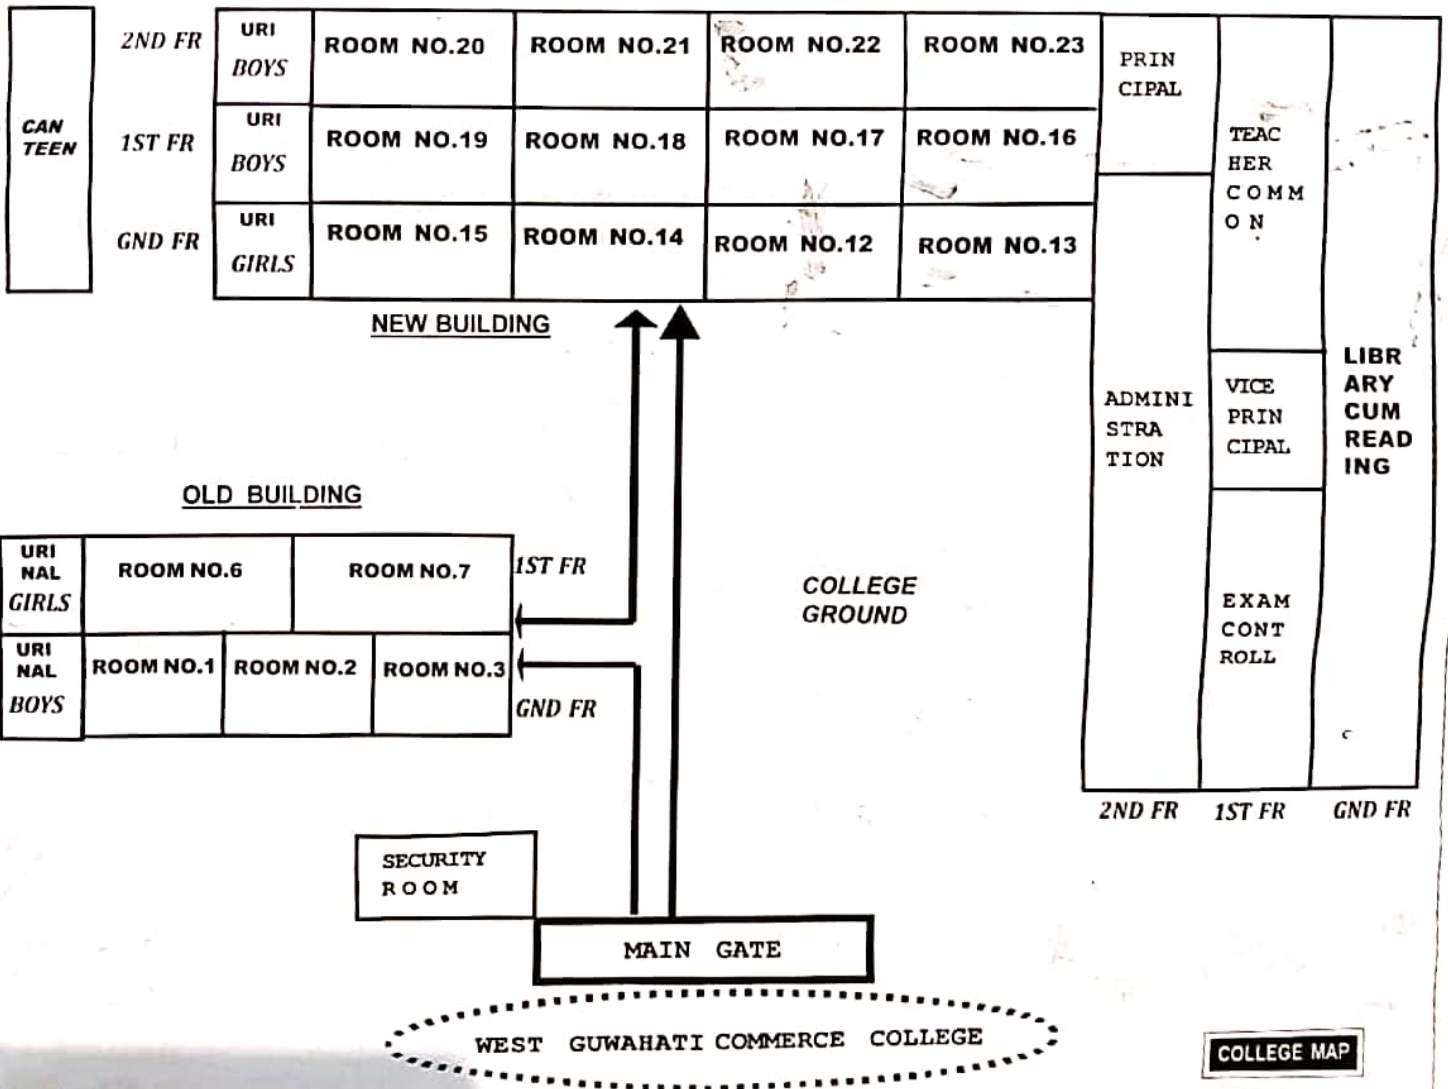

LAYOUT OF ASSAM ENGINEERING COLLEGE CENTER

DISPUR COLLEGE, GUWAHATI-06

**ROOM LOCATION FOR RECRUITMENT TEST**  
**(ASSAM TEXTILE INSTITUTE)**

**ROOMWISE SEAT PLAN**

DGN - MRIDUL