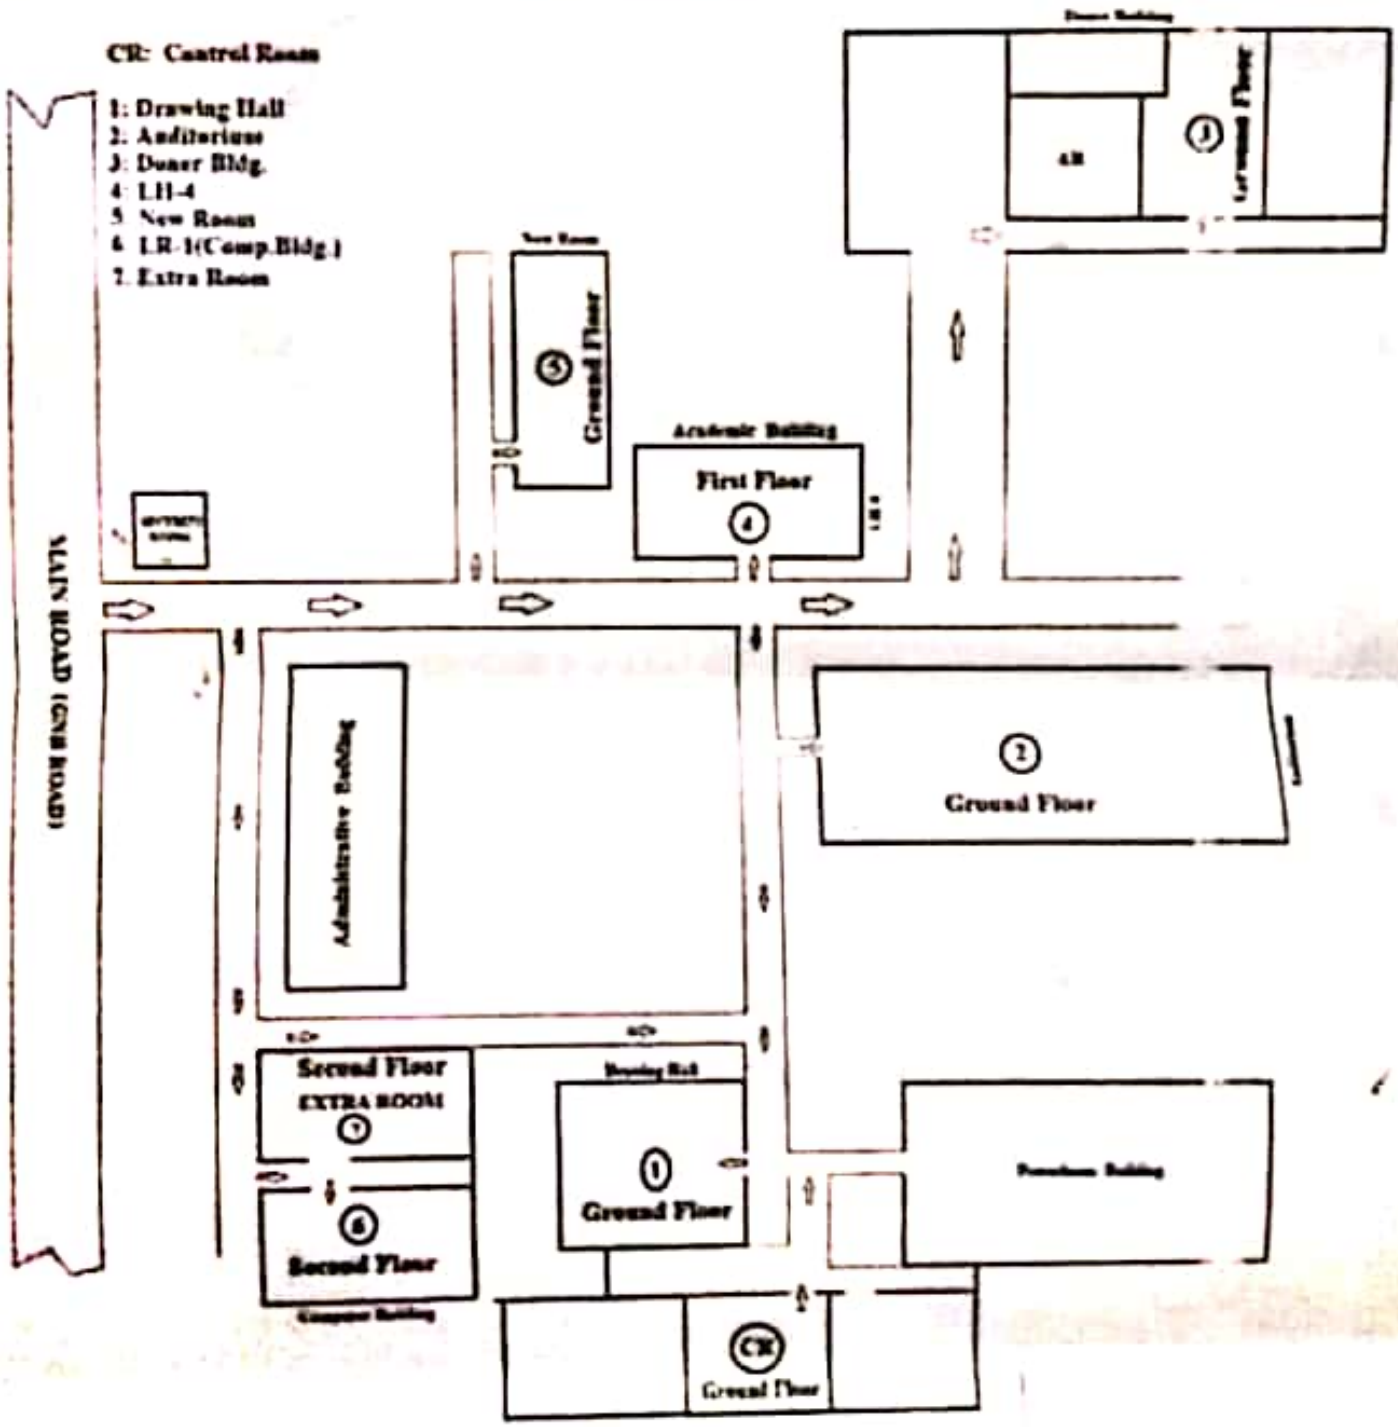

LAYOUT OF ASSAM ENGINEERING COLLEGE CENTER

DISPUR COLLEGE, GUWAHATI-06

**ROOM LOCATION FOR RECRUITMENT TEST**  
**(ASSAM TEXTILE INSTITUTE)**

**ROOMWISE SEAT PLAN**

DGN - MRIDUL